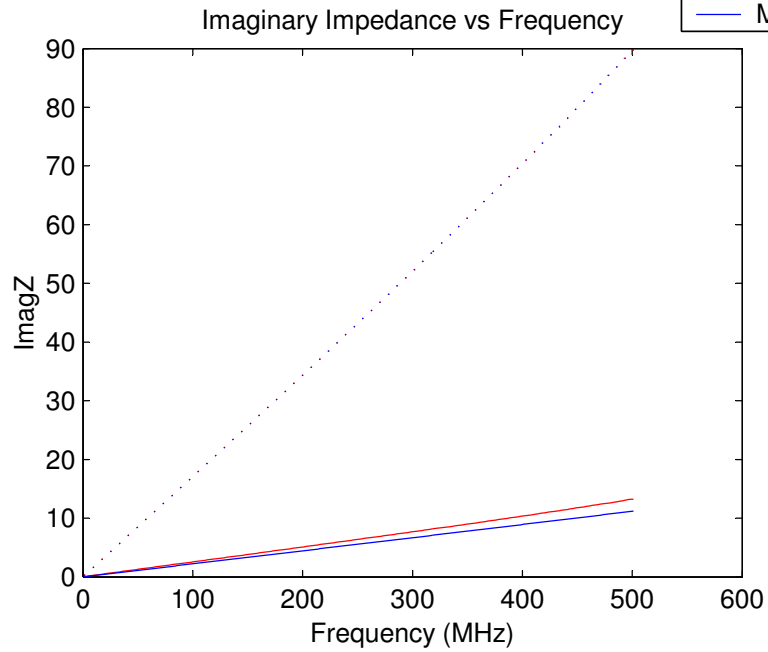

51.1 Ohm 0.25W Film Led Resistor

- Measurement (Original)
- Model (Original)
- Measurement (Wire is shortened)
- Model (Wire is shortened)