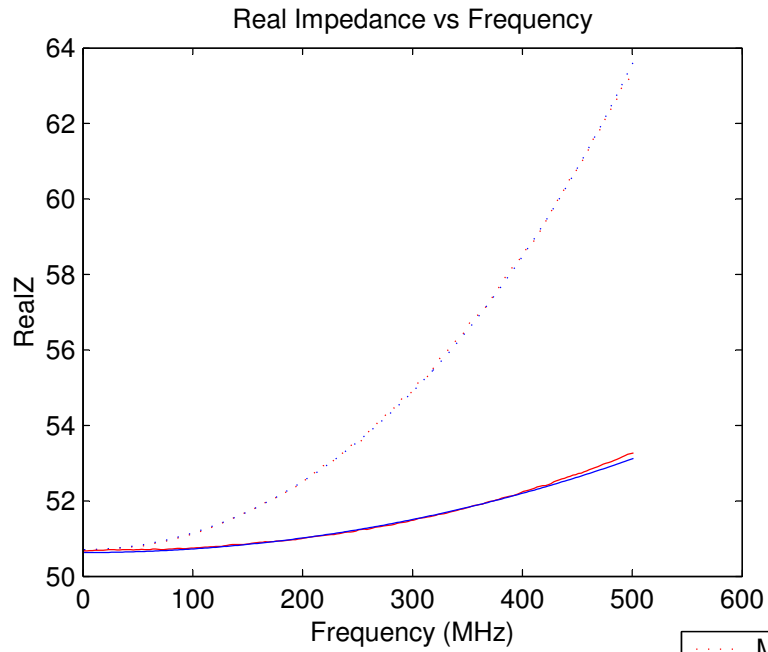

51.1 Ohm 0.25W Film Led Resistor

- Measurement (Original)
- Model (Original)
- Measurement (Wire is shortened)
- Model (Wire is shortened)