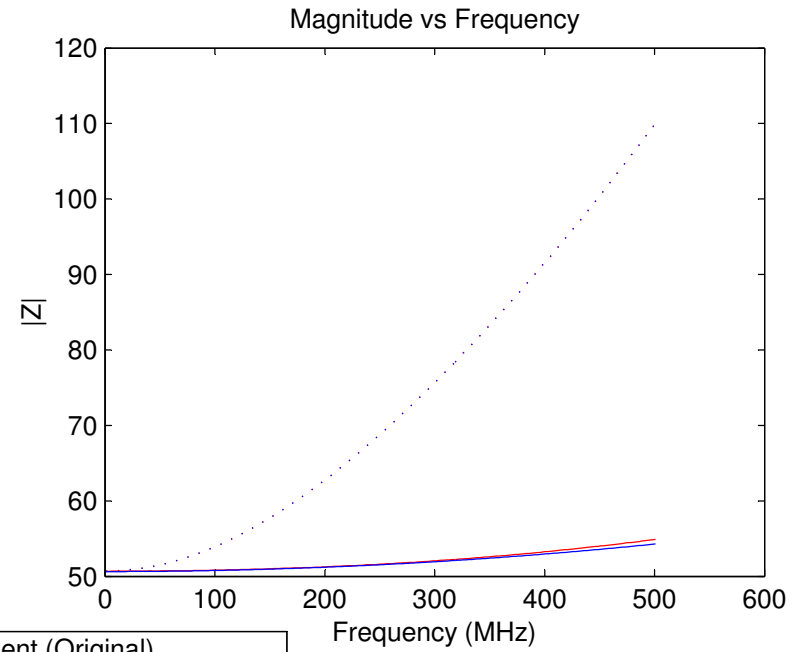

51.1 Ohm 0.25W Film Led Resistor

- Measurement (Original)
- Model (Original)
- Measurement (Wire is shortened)
- Model (Wire is shortened)