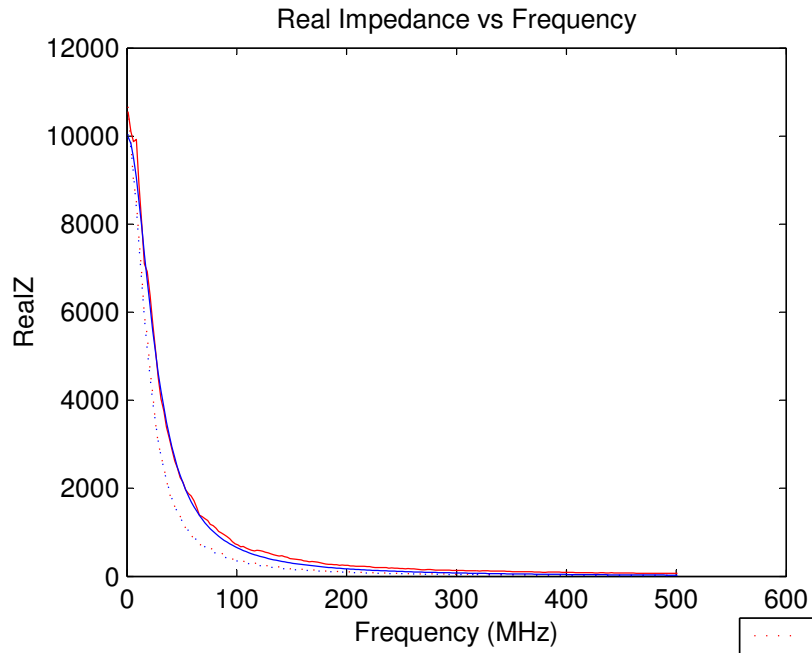

10k Ohm 0.5W Film Ledged Resistor

- Measurement (Original)
- Model (Original)
- Measurement (Wire is shortened)
- Model (Wire is shortened)