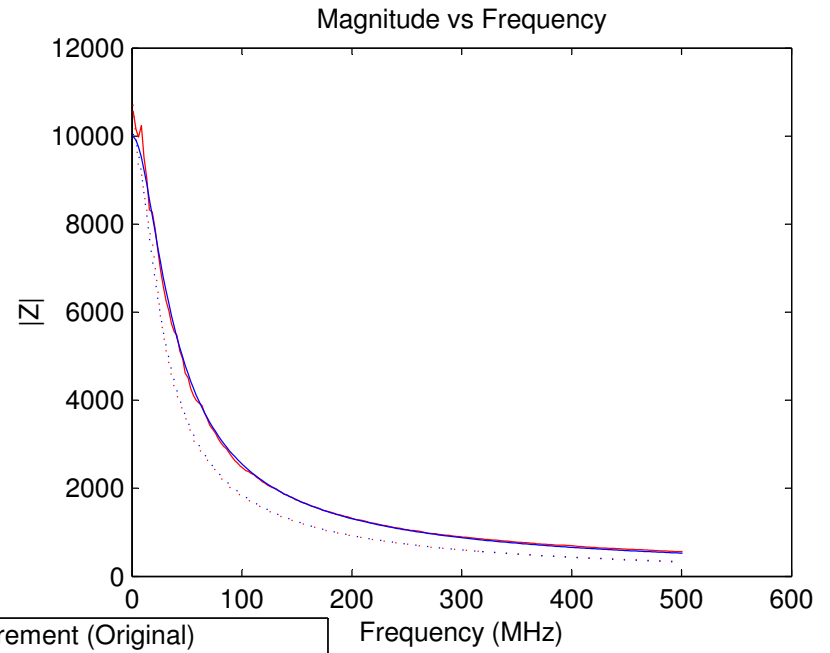

10k Ohm 0.5W Film Ledged Resistor

- Measurement (Original)
- Model (Original)
- Measurement (Wire is shortened)
- Model (Wire is shortened)