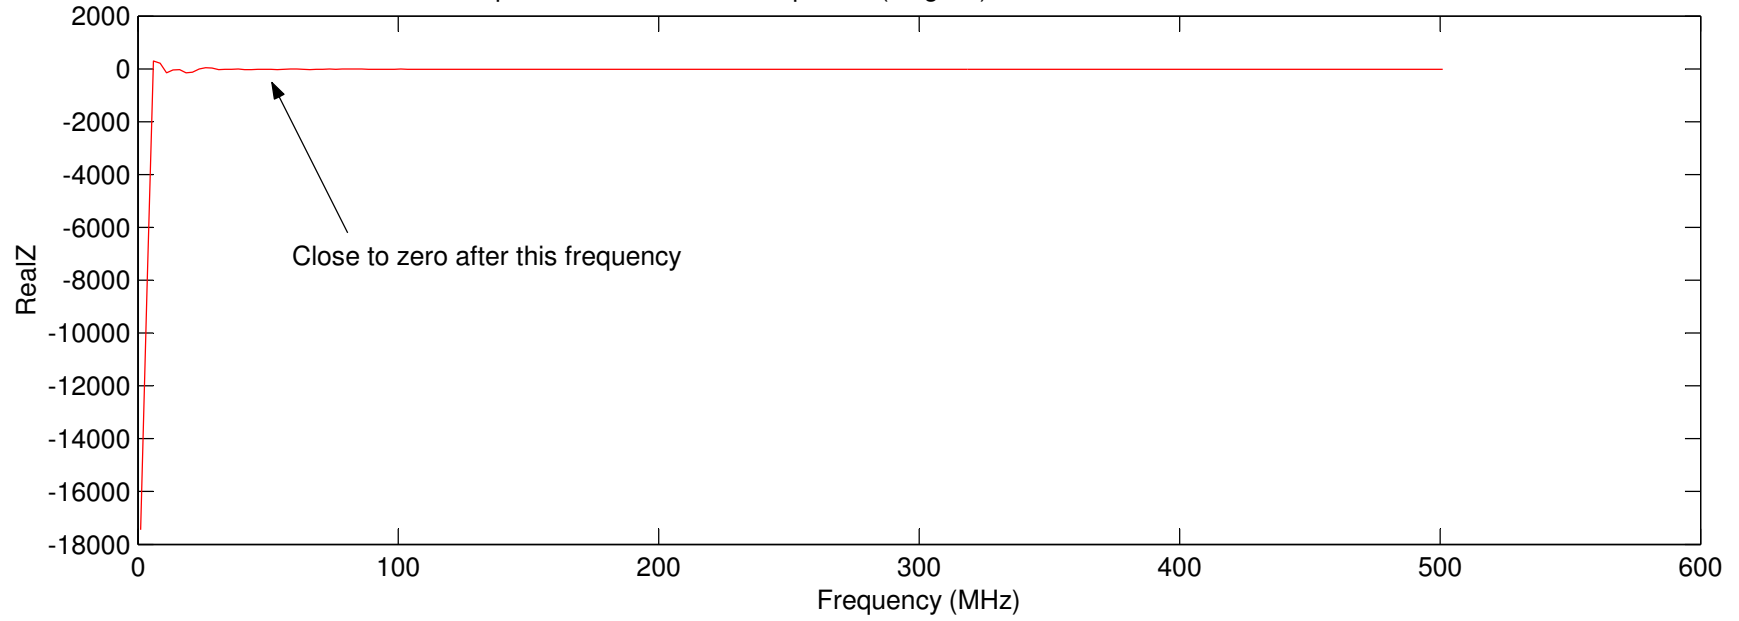

1pF SilverMica Leaded Capacitor (Original): Before the Zero Normalization

1pF SilverMica Leaded Capacitor (Original): After the Zero Normalization