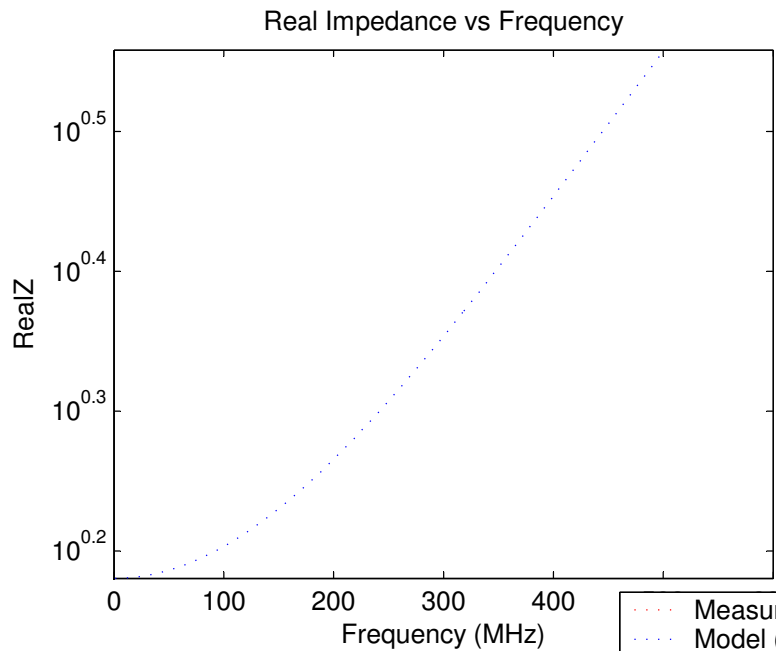

4.7uF 63V Electrolytic Leaded Capacitor (Log-Scale)

- Measurement (Original)
- Model (Original)
- Measurement (Wire is shortened)
- Model (Wire is shortened)