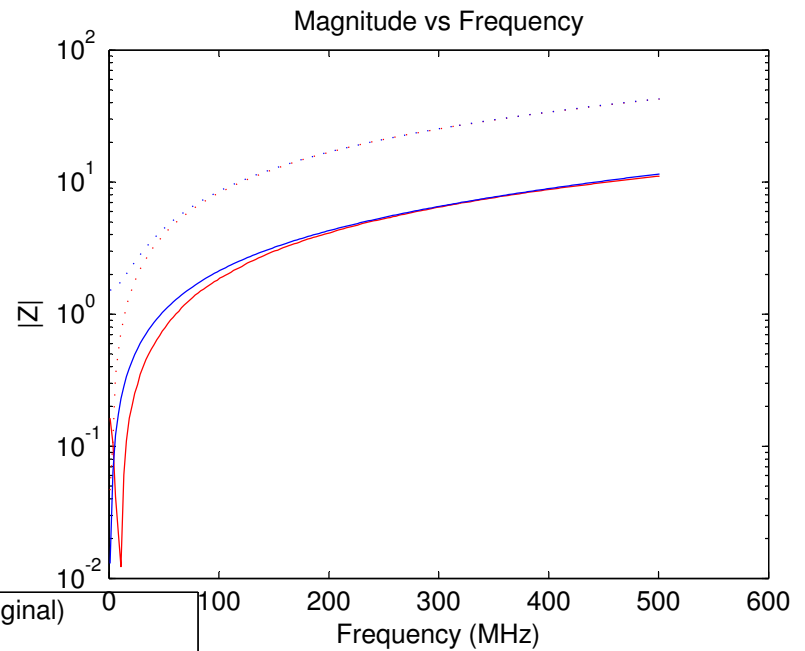

4.7uF 63V Electrolytic Leaded Capacitor (Log-Scale)

- Measurement (Original)
- Model (Original)
- Measurement (Wire is shortened)
- Model (Wire is shortened)