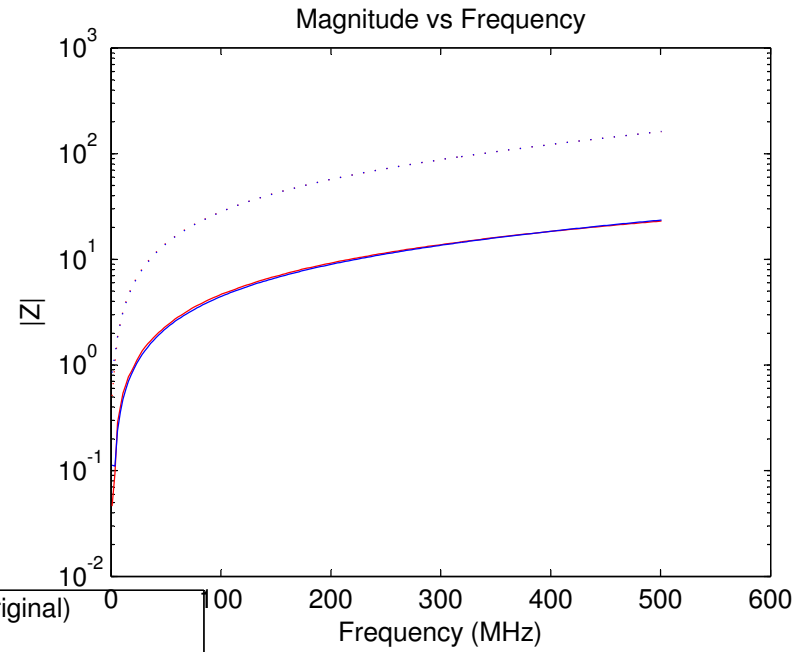

1uF Monolithic Capacitor (Log-Scale)

- Measurement (Original)
- Model (Original)
- Measurement (Wire is shortened)
- Model (Wire is shortened)