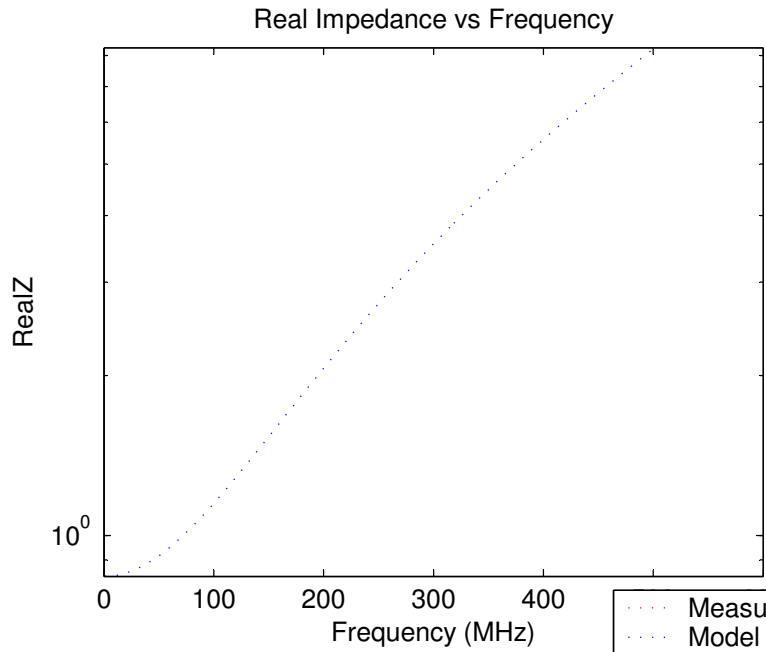

1uF Monolithic Capacitor (Log-Scale)

- Measurement (Original)
- Model (Original)
- Measurement (Wire is shortened)
- Model (Wire is shortened)