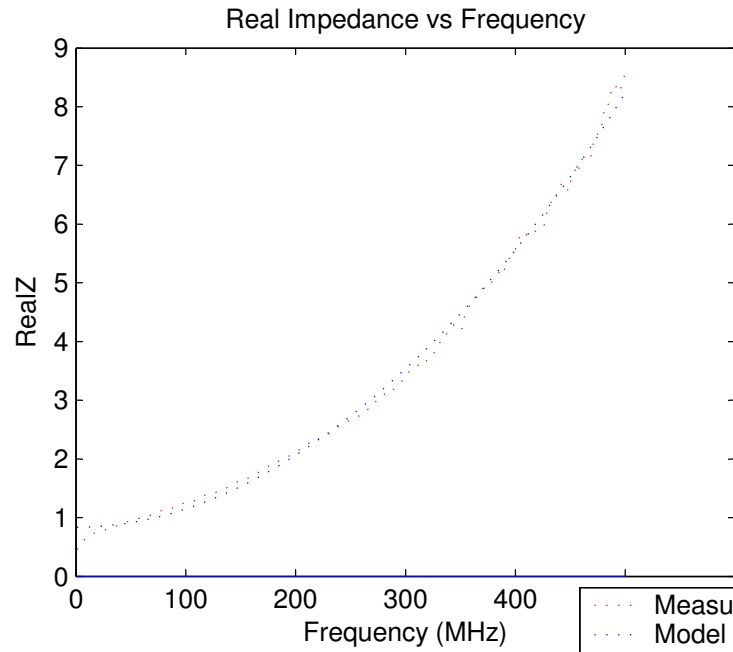

1uF Monolithic Capacitor (Linear-Scale)

- Measurement (Original)
- Model (Original)
- Measurement (Wire is shortened)
- Model (Wire is shortened)