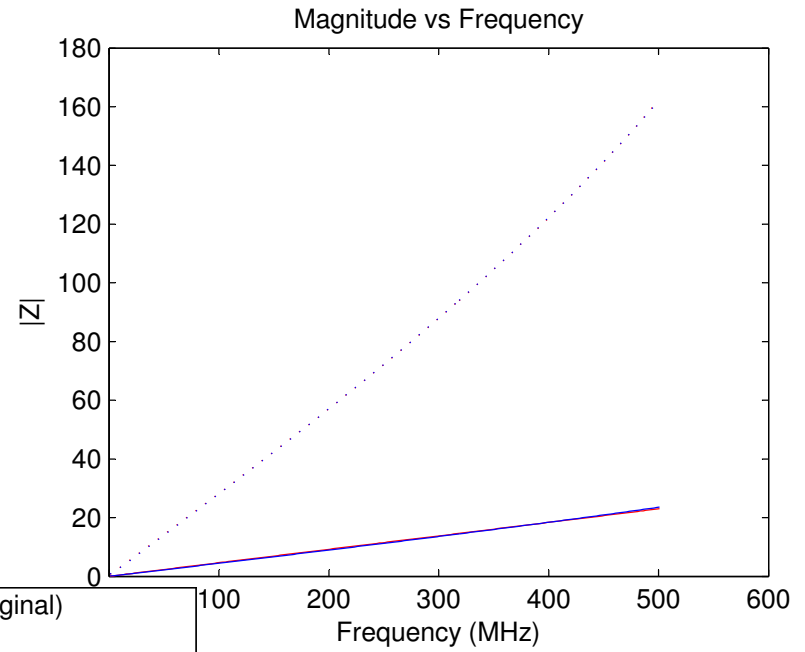

1uF Monolithic Capacitor (Linear-Scale)

- Measurement (Original)
- Model (Original)
- Measurement (Wire is shortened)
- Model (Wire is shortened)