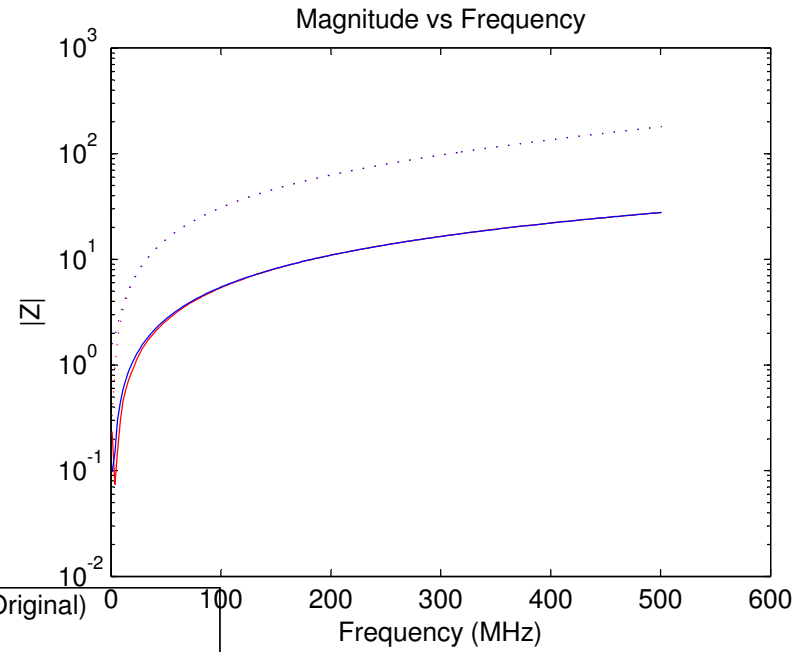

1uF Minilytic Leaded Capacitor (Log-Scale)

- Measurement (Original)
- Model (Original)
- Measurement (Wire is shortened)
- Model (Wire is shortened)