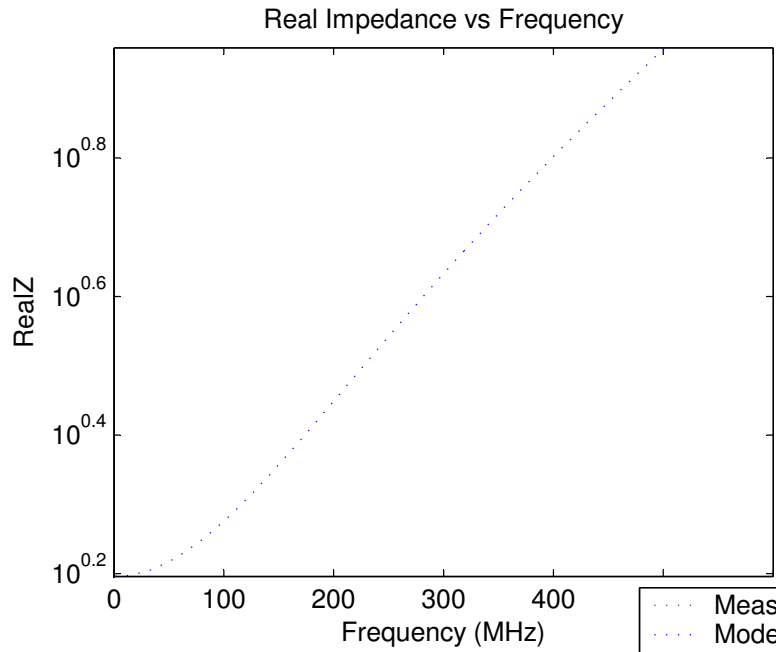

1uF Minilytic Leaded Capacitor (Log-Scale)

- Measurement (Original)
- Model (Original)
- Measurement (Wire is shortened)
- Model (Wire is shortened)