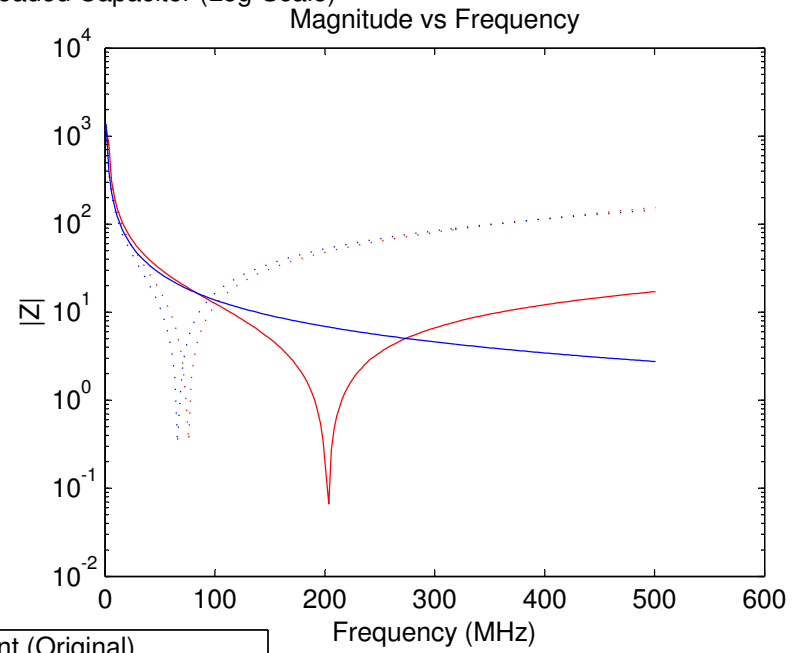

100pF SilverMica Leaded Capacitor (Log-Scale)

- Measurement (Original)
- Model (Original)
- Measurement (Wire is shortened)
- Model (Wire is shortened)