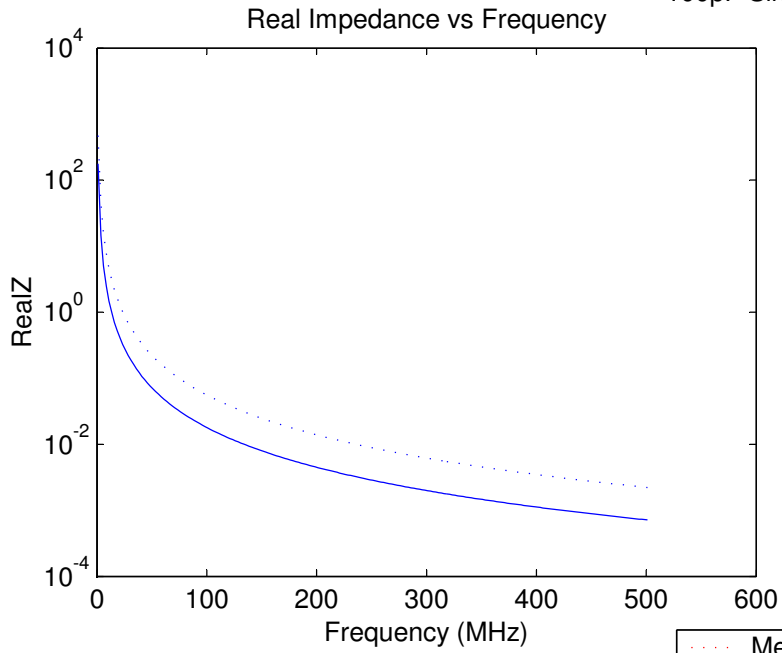

100pF SilverMica Leaded Capacitor (Log-Scale)

- Measurement (Original)
- Model (Original)
- Measurement (Wire is shortened)
- Model (Wire is shortened)